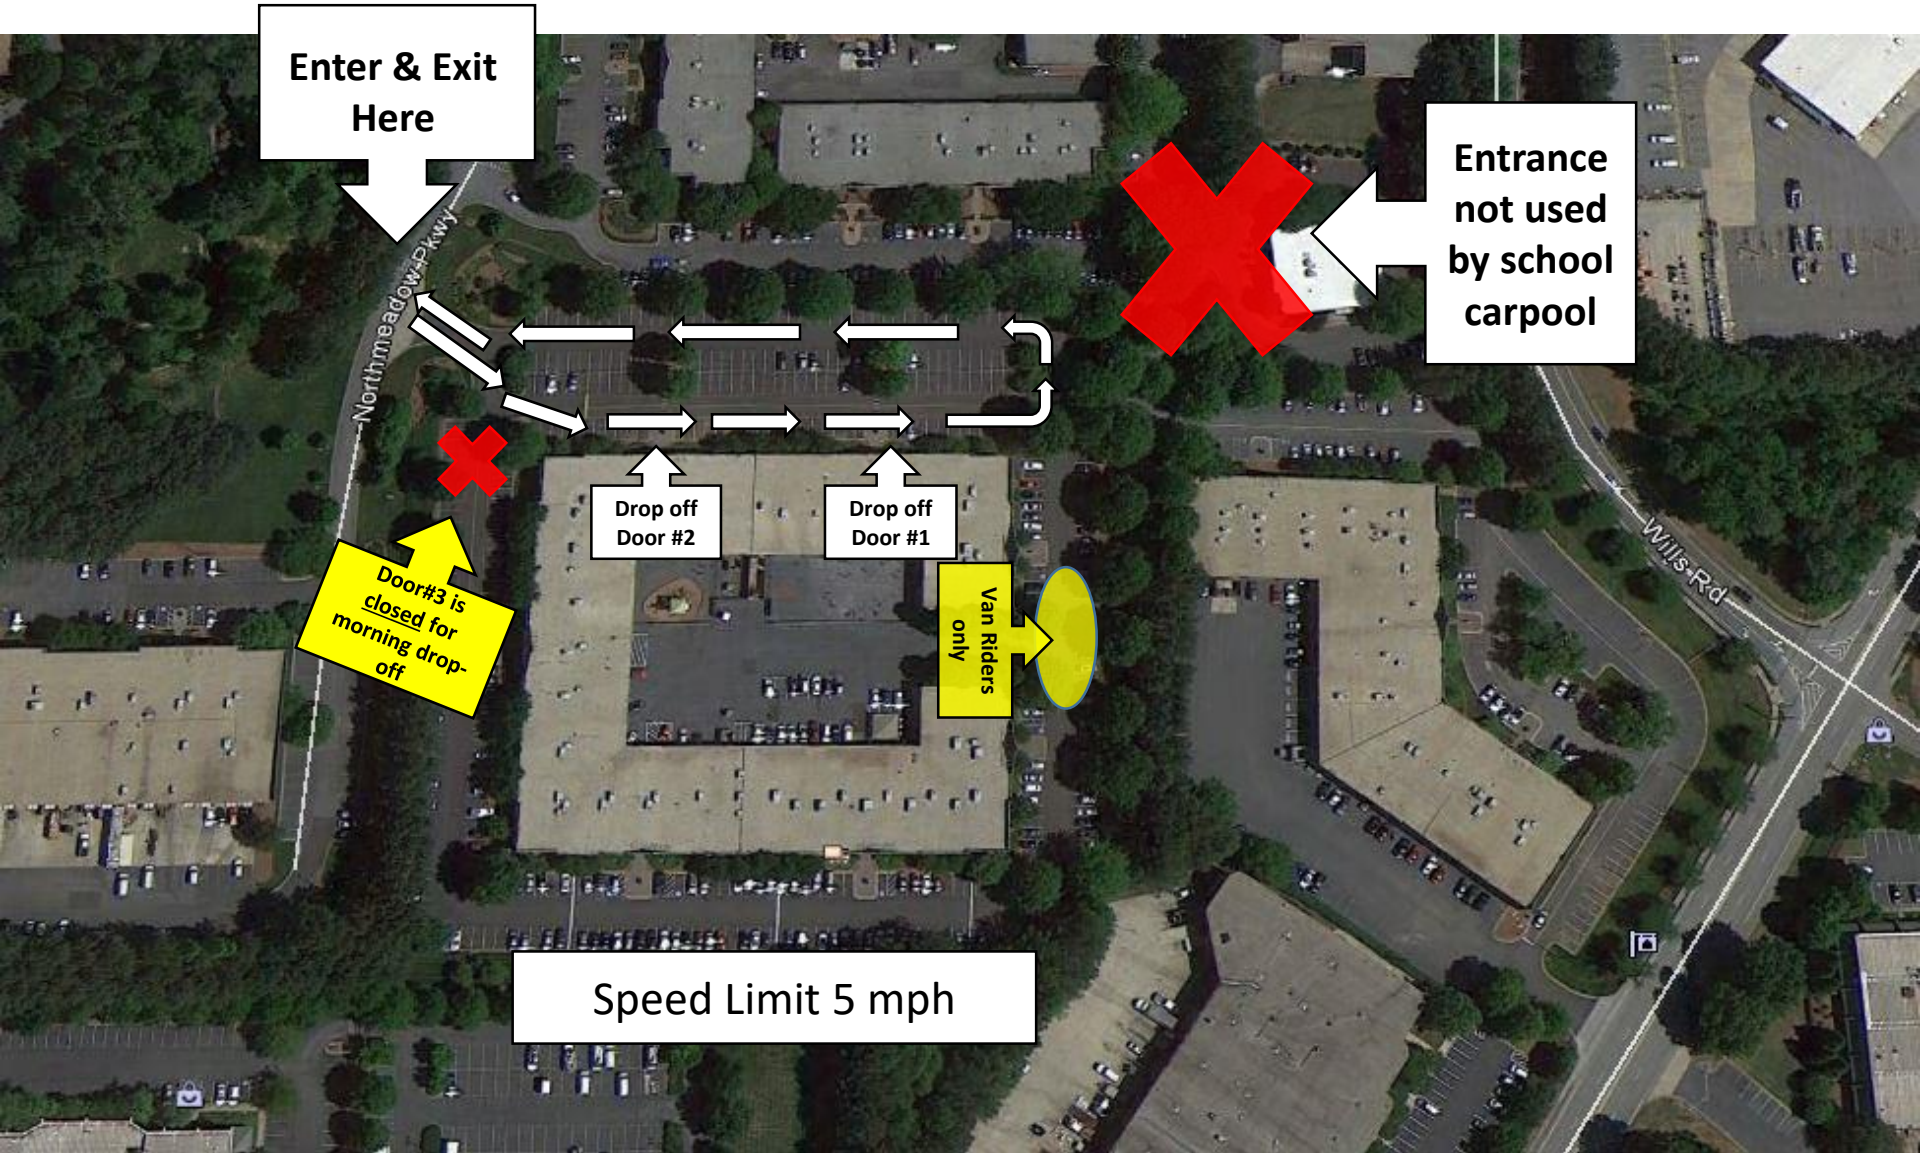

ICSAtlanta Morning Drop-Off Carpool Map

Enter & Exit Here

Entrance not used by school carpool

Door #3 is closed for morning drop-off

Drop off Door #2

Drop off Door #1

Van Riders only

Speed Limit 5 mph